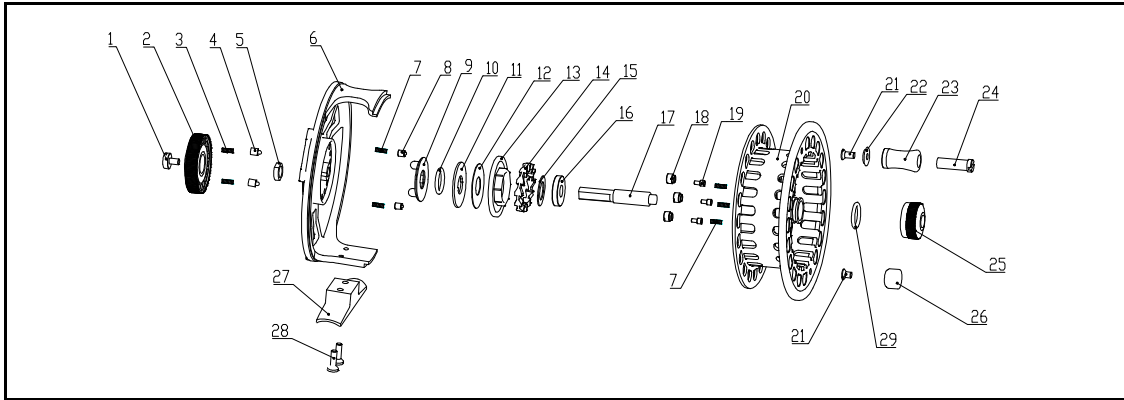

PFL FLY PURIST 4/5/6-6/7/8

ITEM	DESCRIPTION	QTY	PART NO.	
			4/5/6	6/7/8
1	Spindle Lock Screw (LH)	1	1441662	
2	Drag Knob	1	1415884	
3	Drag Knob Plunger Spring	2	1443367	
4	Plunger	2	1422021	
5	Spindle Lock Nut	1	1441661	
6	Frame	1	1447256	1447257
7	Plunger Spring	5	1422022	
8	Detent Plunger	2	1441657	
9	Push Plate	1	1441658	
10	O-Ring 13.2*1.6mm	1	1447983	
11	Key Washer	1	1441656	
12	Large Brake Pad	1	1441648	
13	Clutch Body	1	1441655	
14	Clutch Body Drive Plate	1	1441654	
15	Small Brake Pad	1	1441647	
16	Spindle Bush	1	1441659	
17	Spindle (Small)	1	1415882	
18	Ratchet Pin Screw	3	1443379	
19	Ratchet Pin	3	1441663	
20	Spool	1	1447258	1447989
21	Handle Screw	2	1441652	
22	Handle Washer	1	1415887	
23	Handle Knob	1	1415889	
24	Handle Wire	1	1415888	
25	Latch Nut	1	1415886	
26	Counter Balance	1	1415891	
27	Reelback	1	1447990	
28	Reelback Screw	1	1415893	
29	10mm ID x 0.070" O-Ring	1	1441665	

Reel Part Numbers: PURIST 4/5/6--1431679; PURIST6/7/8--1431680	
2700	Drawn: Jan-9-2017
Drawing Version: 34-13376-00	